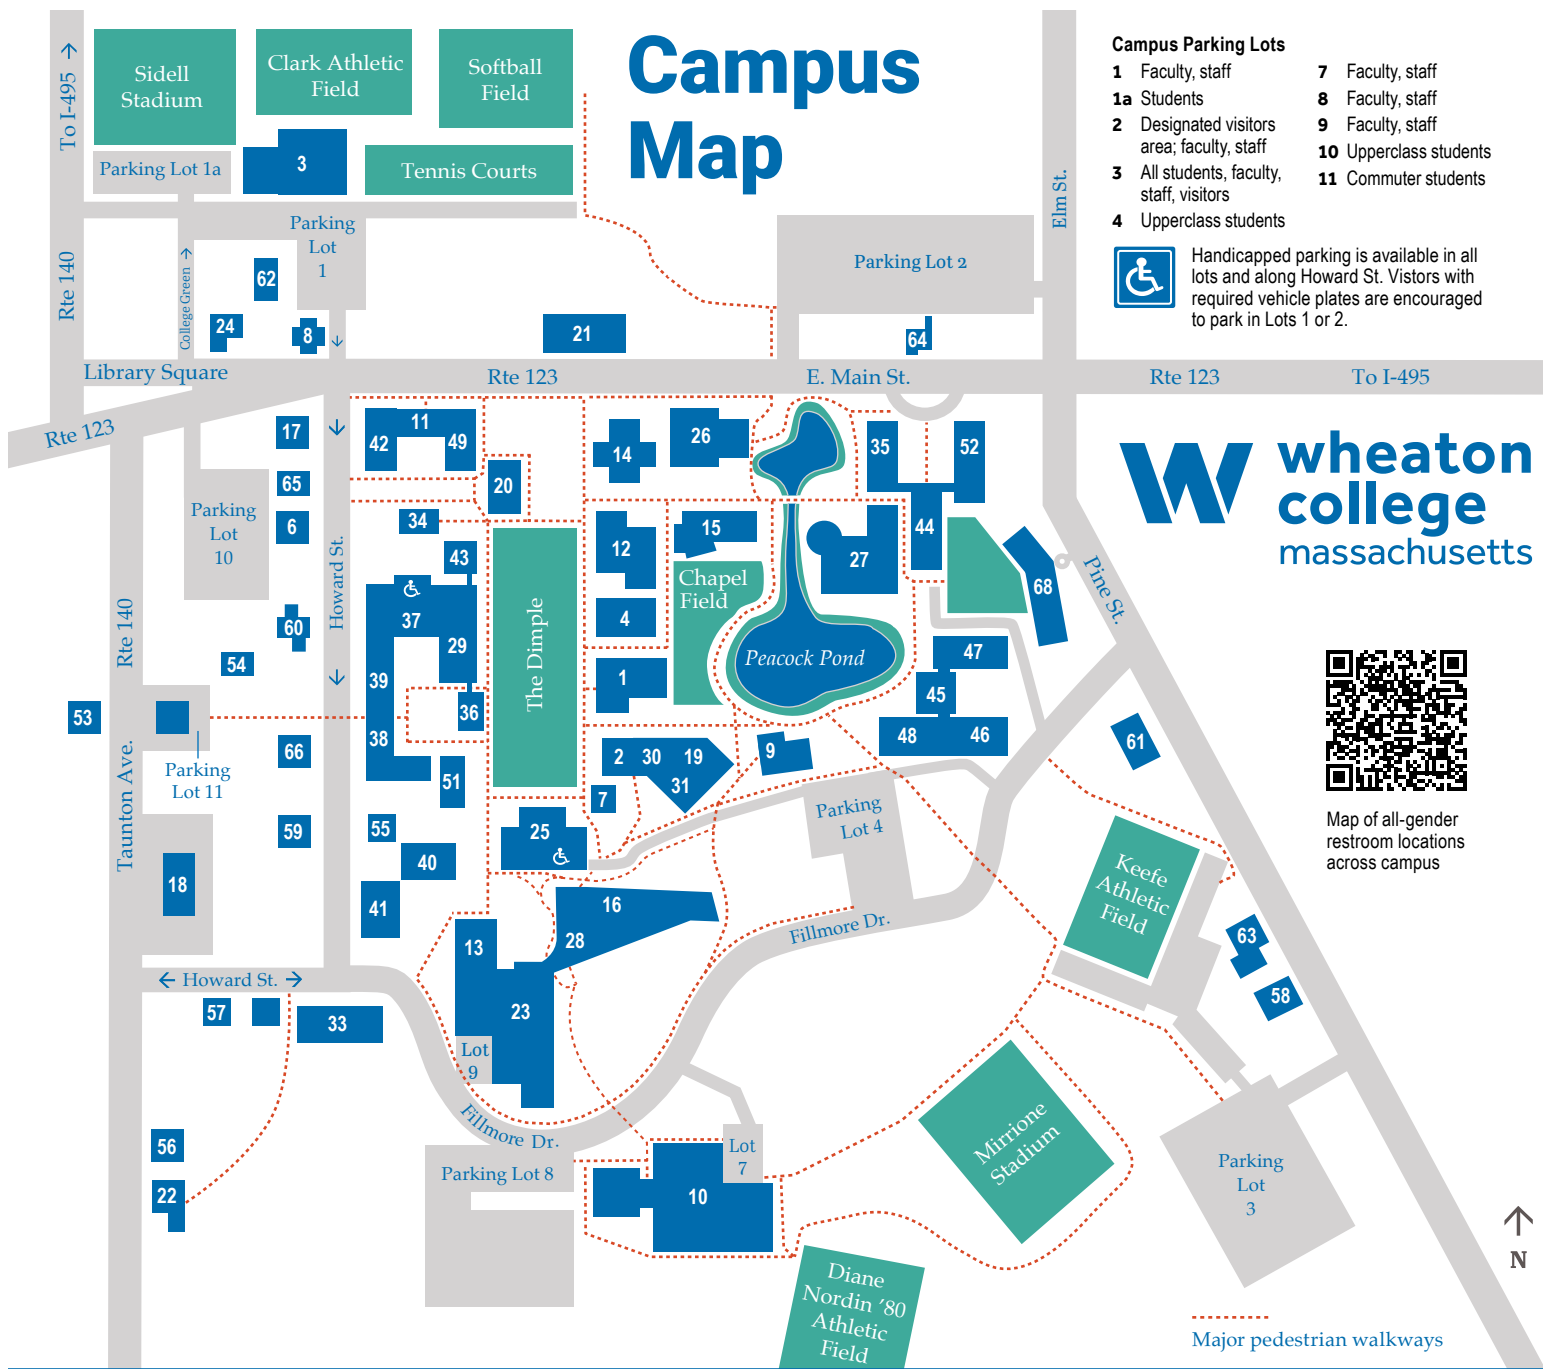

Campus Map

Campus Parking Lots

- 1 Faculty, staff
- 1a Students
- 2 Designated visitors area; faculty, staff
- 3 All students, faculty, staff, visitors
- 4 Upperclass students
- 7 Faculty, staff
- 8 Faculty, staff
- 9 Faculty, staff
- 10 Upperclass students
- 11 Commuter students

Handicapped parking is available in all lots and along Howard St. Visitors with required vehicle plates are encouraged to park in Lots 1 or 2.

Map of all-gender restroom locations across campus

Academic and Administrative Buildings

Dining Facilities

- 27 Chase Commons**
Chase Round
Chase Square
Chase Small
- 28 Diana Davis Spencer '60 Café**
Lyon Bites (vending)
- 29 Emerson Hall**
Emerson Dining Faculty & Staff Dining Room
Lyon Bites (vending)
Trustees Conference Room
- 30 Hood Café**
Lyon Bites (vending)
- 31 Lyons Den**

Major pedestrian walkways